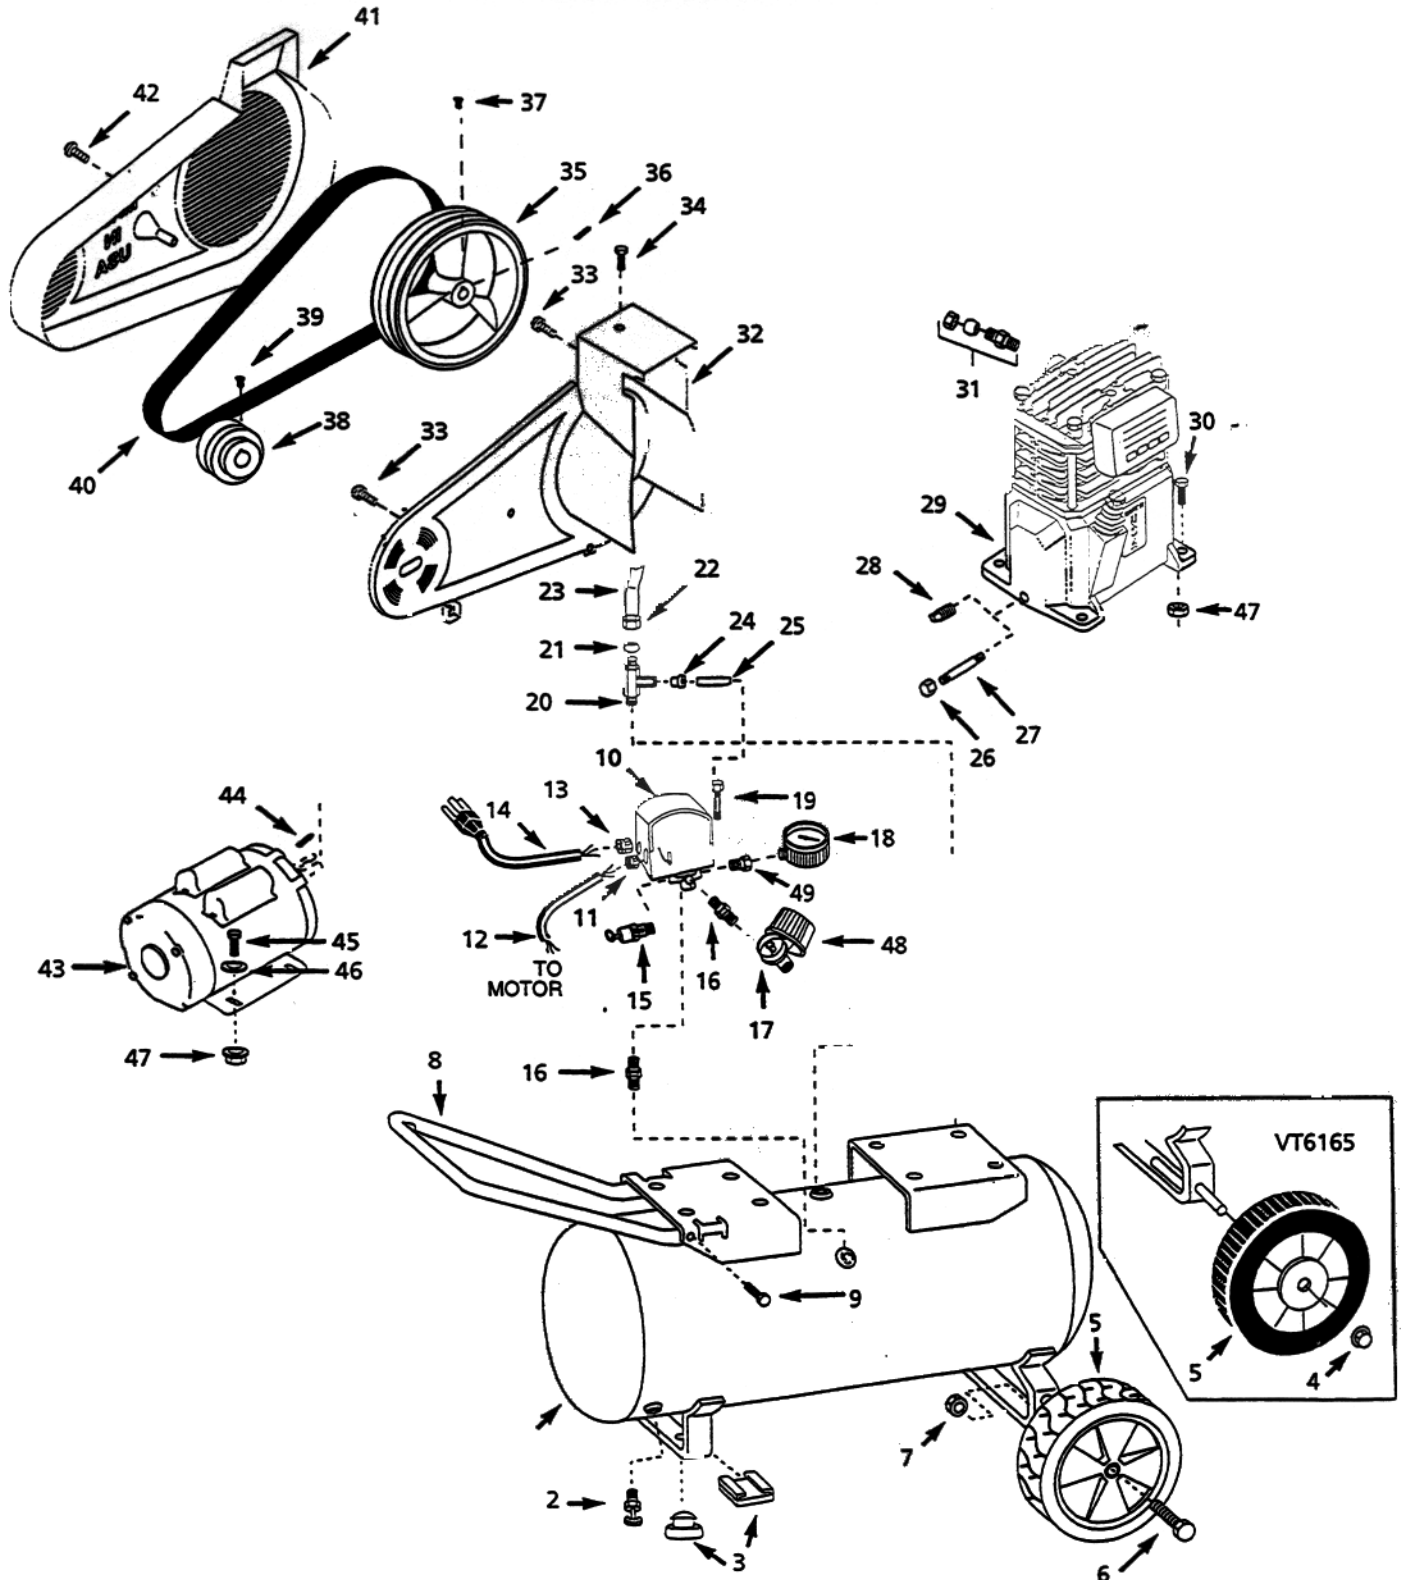

For Replacement Parts, Call 1-800-543-8622

Please provide following information:

- -Model number
- -Serial number (if any)
- -Part descriptions and number as shown in parts list

Address parts correspondence to:

Campbell Hausfeld
100 Production Drive
Harrison, OH 45030