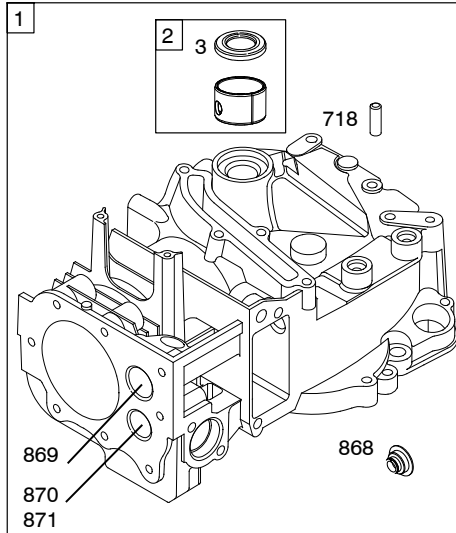

126M00

1319 WARNING LABEL

1330 REPAIR MANUAL