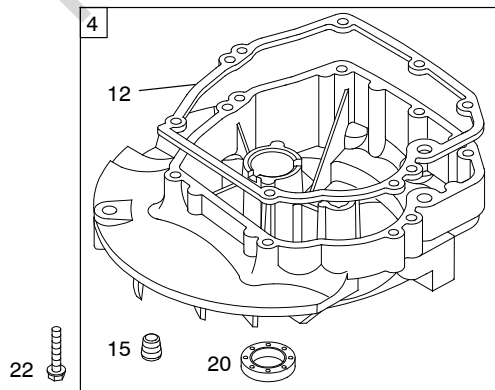

126M00

1319 WARNING LABEL

1330 REPAIR MANUAL