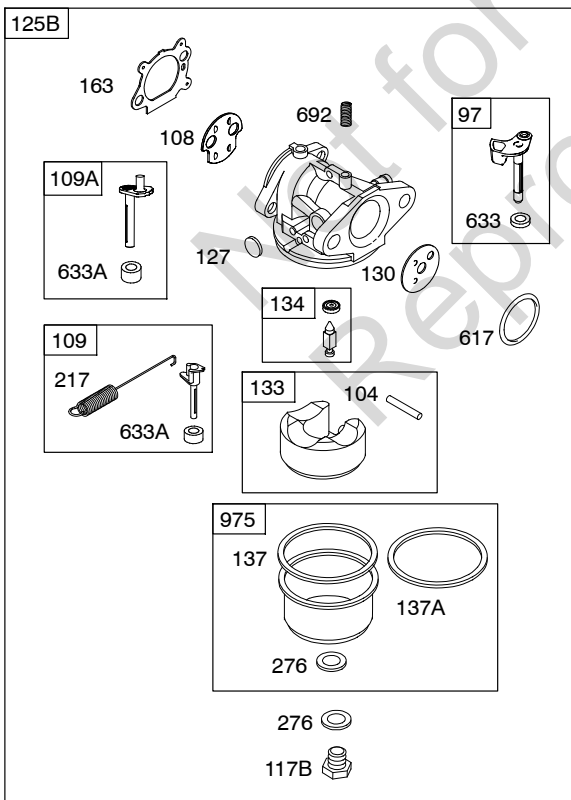

276
118

118A
276A

118B
276A

118C
276A