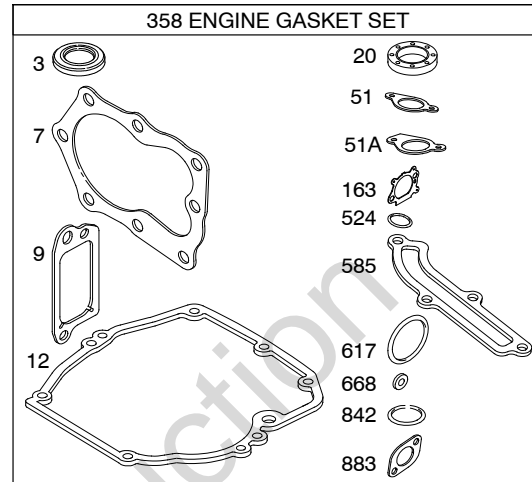

126M00

REF. NO.	PART NO.	DESCRIPTION	REF. NO.	PART NO.	DESCRIPTION	REF. NO.	PART NO.	DESCRIPTION
1	592645	Cylinder Assembly			Used on Type No(s).	23B	790536	Flywheel
2	796961	Kit-Bushing/Seal (Magneto Side)			0297, 0335.			Used on Type No(s).
3	299819s	Seal-Oil (Magneto Side)			797019 Crankshaft			0002, 0003, 0005,
4	493279	Sump-Engine			Used on Type No(s).			0006, 0009, 0017,
		----- Note -----			0005, 0122, 0194,			0115, 0118, 0120,
		498983 Sump-Engine			0290, 0364, 0402,			0122, 0130, 0132,
		Used on Type No(s).			0440, 0444, 1007,			0135, 0148, 0152,
		0122, 0432, 1006,			1009, 1016.			0192, 0194, 0289,
		1007.			797681 Crankshaft			0295, 0297, 0298,
5	590411	Head-Cylinder			Used on Type No(s).			0301, 0321, 0335,
7	799875	Gasket-Cylinder Head			0019, 0006, 0115,			0342, 0344, 0364,
8	590395	Breather Assembly			0118, 0148, 0426,			0365, 0379, 0426,
9	699833	Gasket-Breather			0523, 1006, 1018,			0432, 0436, 0440,
10	691125	Screw (Breather Assembly)			6523.			0441, 0442, 0450,
11	691781	Tube-Breather			791061 Crankshaft			0451, 0523, 1002,
11B	691923	Tube-Breather			Used on Type No(s).			1004, 1005, 1006,
12	692232	Gasket-Crankcase			1030.			1007, 1010, 1014,
13	590422	Screw (Cylinder Head)			694478 Crankshaft			1030, 1378, 1479,
15	690946	Plug-Oil Drain (External 7/16" Sq)			Used on Type No(s).			6523.
		----- Note -----			0434, 0521, 6521.	24	222698s	Key-Flywheel
		691680 Plug-Oil, Drain			797020 Crankshaft	25	590404	Piston Assembly (Standard)
		(Internal 3/8" Square Socket)			Used on Type No(s).			----- Note -----
16	797017	Crankshaft			1026.			590405 Piston Assembly
		----- Note -----			694079 Crankshaft			(.020" Oversize)
		797018 Crankshaft			Used on Type No(s).	26	590402	Ring Set (Standard)
		Used on Type No(s).			0022, 0119, 0121,			----- Note -----
		0003, 0009, 0110,			0123, 0124, 0125,			590403 Ring Set (.020" Oversize)
		0023, 0114, 0152,			0126, 0127, 0128,			
		0153, 0192, 0197,			0129, 0299, 0362,	27	691588	Lock-Piston Pin
		0203, 0213, 0284,			0420, 1031, 3205,	28	298909	Pin-Piston
		0291, 0318, 0365,			3216, 3428, 3426,	29	797306	Rod-Connecting
		0414, 0415, 0437,			3427.	32	691664	Screw (Connecting Rod)
		0441, 0447, 0449,			591159 Crankshaft	32A	695759	Screw (Connecting Rod)
		0451, 1004, 1010,			Used on Type No(s).			
		1011, 1015, 1378,			0017, 0132, 0135.	33	590394	Valve-Exhaust
		1479, 1615, 5050,	20	399781s	Seal-Oil (PTO Side)	34	590393	Valve-Intake
		5060, 5213, 5214,				35	691270	Spring-Valve (Intake)
		5414, 5660.				36	691270	Spring-Valve (Exhaust)
		797372 Crankshaft				37	793756	Guard-Flywheel
		Used on Type No(s).				40	692194	Retainer-Valve
		0002, 0130, 0295,	22	691092	Screw (Crankcase Cover/Sump)	43	691997	Slinger-Governor/Oil
		0301, 0321, 0342,						----- Note -----
		0344, 0436, 0442,						691486 Slinger- Governor/Oil
		0450, 1005, 1014.	23	691987	Flywheel			Used on Type No(s).
		694850 Crankshaft	23A	591282	Flywheel			0019.
		Used on Type No(s).			Used on Type No(s).			
		0289, 0298, 0432,			0019, 0023, 0110,			
		1002.			0114, 0153, 0213,			
		696290 Crankshaft			0414, 0415, 5050,			
					5060, 5213, 5214,			
					5414.			