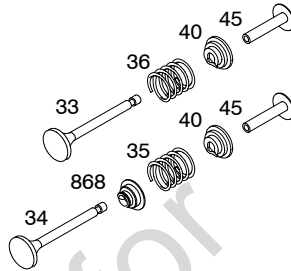

126M00

1319 WARNING LABEL

1330 REPAIR MANUAL