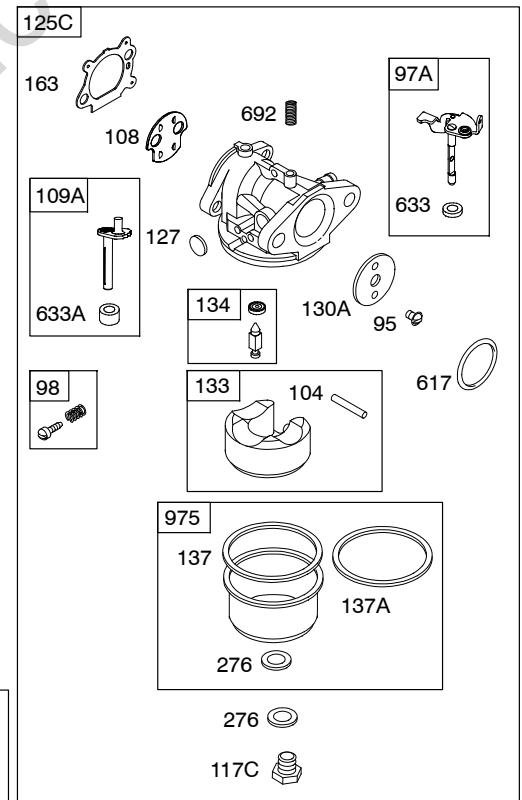

276
118

118A
276A

118B
276A

118C
276A