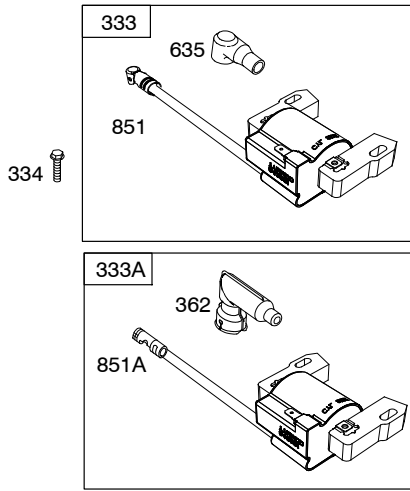

126M00

REF. NO.	PART NO.	DESCRIPTION	REF. NO.	PART NO.	DESCRIPTION	REF. NO.	PART NO.	DESCRIPTION
1	592645	Cylinder Assembly			Used on Type No(s).	23B	790536	Flywheel
2	796961	Kit-Bushing/Seal (Magneto Side)			0297, 0335.			Used on Type No(s).
3	299819s	Seal-Oil (Magneto Side)			797019 Crankshaft			0002, 0003, 0005,
4	493279	Sump-Engine			Used on Type No(s).			0006, 0009, 0017,
		----- Note -----			0005, 0122, 0194,			0115, 0118, 0120,
		498983 Sump-Engine			0290, 0364, 0402,			0122, 0130, 0132,
		Used on Type No(s).			0440, 0444, 1007,			0135, 0148, 0152,
		0122, 0432, 1006,			1009, 1016.			0192, 0194, 0289,
		1007.			797681 Crankshaft			0295, 0297, 0298,
5	590411	Head-Cylinder			Used on Type No(s).			0301, 0321, 0335,
7	799875	Gasket-Cylinder Head			0019, 0006, 0115,			0342, 0344, 0364,
8	590395	Breather Assembly			0118, 0148, 0426,			0365, 0379, 0426,
9	699833	Gasket-Breather			0523, 1006, 1018,			0432, 0436, 0440,
10	691125	Screw (Breather Assembly)			6523.			0441, 0442, 0450,
11	691781	Tube-Breather			791061 Crankshaft			0451, 0523, 1002,
11B	691923	Tube-Breather			Used on Type No(s).			1004, 1005, 1006,
12	692232	Gasket-Crankcase			1030.			1007, 1010, 1014,
13	590422	Screw (Cylinder Head)			694478 Crankshaft			1030, 1378, 1479,
15	690946	Plug-Oil Drain (External 7/16" Sq)			Used on Type No(s).			6523.
		----- Note -----			0434, 0521, 6521.	24	222698s	Key-Flywheel
		691680 Plug-Oil, Drain			797020 Crankshaft	25	590404	Piston Assembly (Standard)
		(Internal 3/8" Square Socket)			Used on Type No(s).			----- Note -----
16	797017	Crankshaft			1026.			590405 Piston Assembly
		----- Note -----			694079 Crankshaft			(.020" Oversize)
		797018 Crankshaft			Used on Type No(s).	26	590402	Ring Set (Standard)
		Used on Type No(s).			0022, 0119, 0121,			----- Note -----
		0003, 0009, 0110,			0123, 0124, 0125,			590403 Ring Set (.020" Oversize)
		0023, 0114, 0152,			0126, 0127, 0128,			
		0153, 0192, 0197,			0129, 0299, 0362,	27	691588	Lock-Piston Pin
		0203, 0213, 0284,			0420, 1031, 3205,	28	298909	Pin-Piston
		0291, 0318, 0365,			3216, 3428, 3426,	29	797306	Rod-Connecting
		0414, 0415, 0437,			3427.	32	691664	Screw (Connecting Rod)
		0441, 0447, 0449,			591159 Crankshaft	32A	695759	Screw (Connecting Rod)
		0451, 1004, 1010,			Used on Type No(s).			
		1011, 1015, 1378,			0017, 0132, 0135.	33	590394	Valve-Exhaust
		1479, 1615, 5050,	20	399781s	Seal-Oil (PTO Side)	34	590393	Valve-Intake
		5060, 5213, 5214,				35	691270	Spring-Valve (Intake)
		5414, 5660.				36	691270	Spring-Valve (Exhaust)
		797372 Crankshaft				37	793756	Guard-Flywheel
		Used on Type No(s).				40	692194	Retainer-Valve
		0002, 0130, 0295,	22	691092	Screw (Crankcase Cover/Sump)	43	691997	Slinger-Governor/Oil
		0301, 0321, 0342,						----- Note -----
		0344, 0436, 0442,						691486 Slinger- Governor/Oil
		0450, 1005, 1014.	23	691987	Flywheel			Used on Type No(s).
		694850 Crankshaft	23A	591282	Flywheel			0019.
		Used on Type No(s).			Used on Type No(s).			
		0289, 0298, 0432,			0019, 0023, 0110,			
		1002.			0114, 0153, 0213,			
		696290 Crankshaft			0414, 0415, 5050,			
					5060, 5213, 5214,			
					5414.			