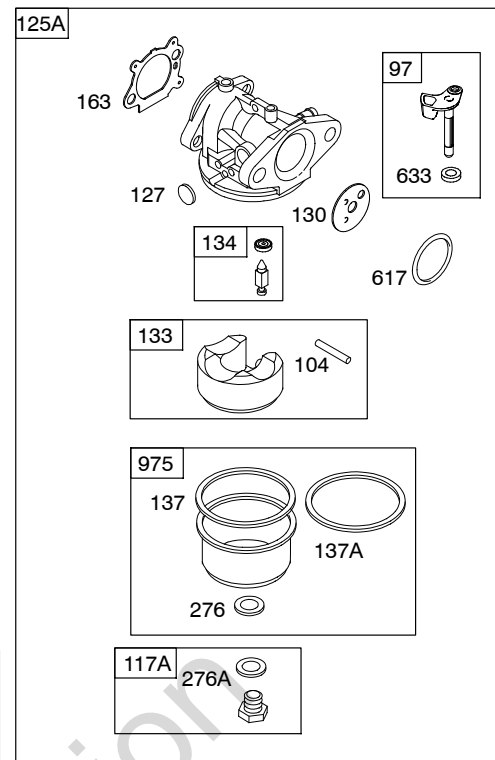

276
118

118A
276A

118B
276A

118C
276A