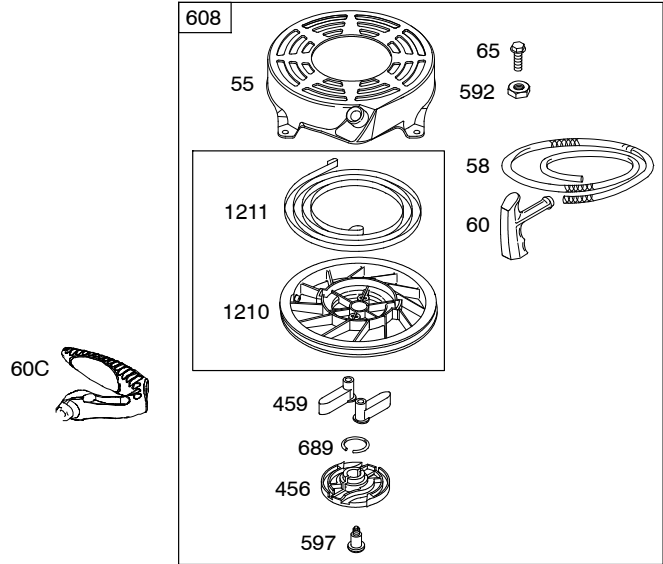

126M00

REF. NO.	PART NO.	DESCRIPTION	REF. NO.	PART NO.	DESCRIPTION	REF. NO.	PART NO.	DESCRIPTION
1	592645	Cylinder Assembly			Used on Type No(s).	23B	790536	Flywheel
2	796961	Kit-Bushing/Seal (Magneto Side)			0297, 0335.			Used on Type No(s).
3	299819s	Seal-Oil (Magneto Side)			797019 Crankshaft			0002, 0003, 0005,
4	493279	Sump-Engine			Used on Type No(s).			0006, 0009, 0017,
		----- Note -----			0005, 0122, 0194,			0115, 0118, 0120,
		498983 Sump-Engine			0290, 0364, 0402,			0122, 0130, 0132,
		Used on Type No(s).			0440, 0444, 1007,			0135, 0148, 0152,
		0122, 0432, 1006,			1009, 1016.			0192, 0194, 0289,
		1007.			797681 Crankshaft			0295, 0297, 0298,
5	590411	Head-Cylinder			Used on Type No(s).			0301, 0321, 0335,
7	799875	Gasket-Cylinder Head			0019, 0006, 0115,			0342, 0344, 0364,
8	590395	Breather Assembly			0118, 0148, 0426,			0365, 0379, 0426,
9	699833	Gasket-Breather			0523, 1006, 1018,			0432, 0436, 0440,
10	691125	Screw (Breather Assembly)			6523.			0441, 0442, 0450,
11	691781	Tube-Breather			791061 Crankshaft			0451, 0523, 1002,
11B	691923	Tube-Breather			Used on Type No(s).			1004, 1005, 1006,
12	692232	Gasket-Crankcase			1030.			1007, 1010, 1014,
13	590422	Screw (Cylinder Head)			694478 Crankshaft			1030, 1378, 1479,
15	690946	Plug-Oil Drain (External 7/16" Sq)			Used on Type No(s).			6523.
		----- Note -----			0434, 0521, 6521.	24	222698s	Key-Flywheel
		691680 Plug-Oil, Drain			797020 Crankshaft	25	590404	Piston Assembly (Standard)
		(Internal 3/8" Square Socket)			Used on Type No(s).			----- Note -----
16	797017	Crankshaft			1026.			590405 Piston Assembly
		----- Note -----			694079 Crankshaft			(.020" Oversize)
		797018 Crankshaft			Used on Type No(s).	26	590402	Ring Set (Standard)
		Used on Type No(s).			0022, 0119, 0121,			----- Note -----
		0003, 0009, 0110,			0123, 0124, 0125,			590403 Ring Set (.020" Oversize)
		0023, 0114, 0152,			0126, 0127, 0128,			
		0153, 0192, 0197,			0129, 0299, 0362,	27	691588	Lock-Piston Pin
		0203, 0213, 0284,			0420, 1031, 3205,	28	298909	Pin-Piston
		0291, 0318, 0365,			3216, 3428, 3426,	29	797306	Rod-Connecting
		0414, 0415, 0437,			3427.	32	691664	Screw (Connecting Rod)
		0441, 0447, 0449,			591159 Crankshaft	32A	695759	Screw (Connecting Rod)
		0451, 1004, 1010,			Used on Type No(s).			
		1011, 1015, 1378,			0017, 0132, 0135.	33	590394	Valve-Exhaust
		1479, 1615, 5050,	20	399781s	Seal-Oil (PTO Side)	34	590393	Valve-Intake
		5060, 5213, 5214,				35	691270	Spring-Valve (Intake)
		5414, 5660.				36	691270	Spring-Valve (Exhaust)
		797372 Crankshaft				37	793756	Guard-Flywheel
		Used on Type No(s).				40	692194	Retainer-Valve
		0002, 0130, 0295,	22	691092	Screw (Crankcase Cover/Sump)	43	691997	Slinger-Governor/Oil
		0301, 0321, 0342,						----- Note -----
		0344, 0436, 0442,						691486 Slinger- Governor/Oil
		0450, 1005, 1014.	23	691987	Flywheel			Used on Type No(s).
		694850 Crankshaft	23A	591282	Flywheel			0019.
		Used on Type No(s).			Used on Type No(s).			
		0289, 0298, 0432,			0019, 0023, 0110,			
		1002.			0114, 0153, 0213,			
		696290 Crankshaft			0414, 0415, 5050,			
					5060, 5213, 5214,			
					5414.			