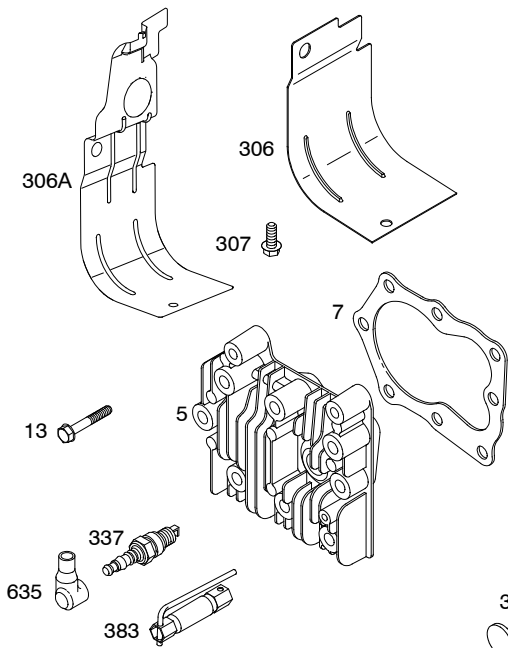

126M00

1319 WARNING LABEL

1330 REPAIR MANUAL