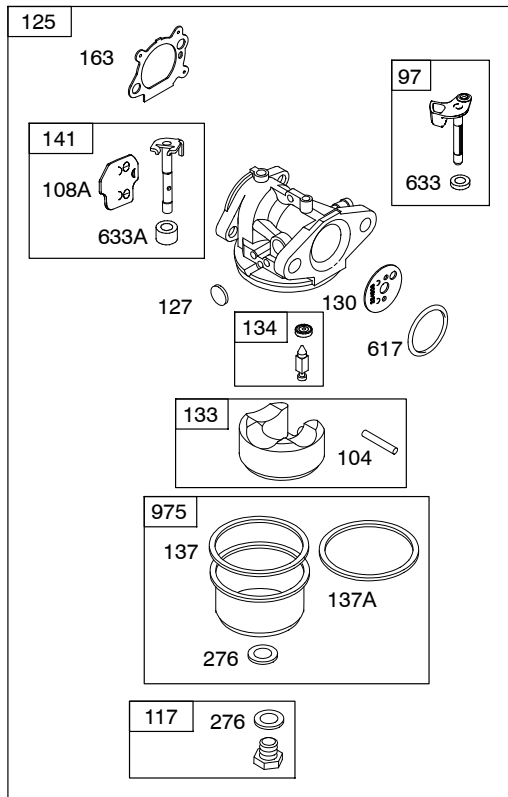

276
118

118A
276A

118B
276A

118C
276A