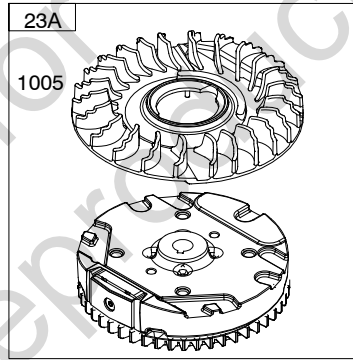

126M00

REF. NO.	PART NO.	DESCRIPTION	REF. NO.	PART NO.	DESCRIPTION	REF. NO.	PART NO.	DESCRIPTION
1	592645	Cylinder Assembly			Used on Type No(s).	23B	790536	Flywheel
2	796961	Kit-Bushing/Seal (Magneto Side)			0297, 0335.			Used on Type No(s).
3	299819s	Seal-Oil (Magneto Side)			797019 Crankshaft			0002, 0003, 0005,
4	493279	Sump-Engine			Used on Type No(s).			0006, 0009, 0017,
		----- Note -----			0005, 0122, 0194,			0115, 0118, 0120,
		498983 Sump-Engine			0290, 0364, 0402,			0122, 0130, 0132,
		Used on Type No(s).			0440, 0444, 1007,			0135, 0148, 0152,
		0122, 0432, 1006,			1009, 1016.			0192, 0194, 0289,
		1007.			797681 Crankshaft			0295, 0297, 0298,
5	590411	Head-Cylinder			Used on Type No(s).			0301, 0321, 0335,
7	799875	Gasket-Cylinder Head			0019, 0006, 0115,			0342, 0344, 0364,
8	590395	Breather Assembly			0118, 0148, 0426,			0365, 0379, 0426,
9	699833	Gasket-Breather			0523, 1006, 1018,			0432, 0436, 0440,
10	691125	Screw (Breather Assembly)			6523.			0441, 0442, 0450,
11	691781	Tube-Breather			791061 Crankshaft			0451, 0523, 1002,
11B	691923	Tube-Breather			Used on Type No(s).			1004, 1005, 1006,
12	692232	Gasket-Crankcase			1030.			1007, 1010, 1014,
13	590422	Screw (Cylinder Head)			694478 Crankshaft			1030, 1378, 1479,
15	690946	Plug-Oil Drain (External 7/16" Sq)			Used on Type No(s).			6523.
		----- Note -----			0434, 0521, 6521.	24	222698s	Key-Flywheel
		691680 Plug-Oil, Drain			797020 Crankshaft	25	590404	Piston Assembly (Standard)
		(Internal 3/8" Square Socket)			Used on Type No(s).			----- Note -----
16	797017	Crankshaft			1026.			590405 Piston Assembly
		----- Note -----			694079 Crankshaft			(.020" Oversize)
		797018 Crankshaft			Used on Type No(s).	26	590402	Ring Set (Standard)
		Used on Type No(s).			0022, 0119, 0121,			----- Note -----
		0003, 0009, 0110,			0123, 0124, 0125,			590403 Ring Set (.020" Oversize)
		0023, 0114, 0152,			0126, 0127, 0128,			
		0153, 0192, 0197,			0129, 0299, 0362,	27	691588	Lock-Piston Pin
		0203, 0213, 0284,			0420, 1031, 3205,	28	298909	Pin-Piston
		0291, 0318, 0365,			3216, 3428, 3426,	29	797306	Rod-Connecting
		0414, 0415, 0437,			3427.	32	691664	Screw (Connecting Rod)
		0441, 0447, 0449,			591159 Crankshaft	32A	695759	Screw (Connecting Rod)
		0451, 1004, 1010,			Used on Type No(s).			
		1011, 1015, 1378,			0017, 0132, 0135.	33	590394	Valve-Exhaust
		1479, 1615, 5050,	20	399781s	Seal-Oil (PTO Side)	34	590393	Valve-Intake
		5060, 5213, 5214,				35	691270	Spring-Valve (Intake)
		5414, 5660.				36	691270	Spring-Valve (Exhaust)
		797372 Crankshaft				37	793756	Guard-Flywheel
		Used on Type No(s).				40	692194	Retainer-Valve
		0002, 0130, 0295,	22	691092	Screw (Crankcase Cover/Sump)	43	691997	Slinger-Governor/Oil
		0301, 0321, 0342,						----- Note -----
		0344, 0436, 0442,						691486 Slinger- Governor/Oil
		0450, 1005, 1014.	23	691987	Flywheel			Used on Type No(s).
		694850 Crankshaft	23A	591282	Flywheel			0019.
		Used on Type No(s).			Used on Type No(s).			
		0289, 0298, 0432,			0019, 0023, 0110,			
		1002.			0114, 0153, 0213,			
		696290 Crankshaft			0414, 0415, 5050,			
					5060, 5213, 5214,			
					5414.			