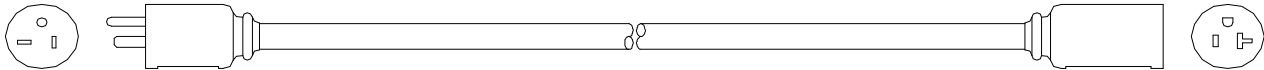

PRODUCT SPECIFICATION

CATALOG NUMBER: See table below
DESCRIPTION: 125V 20A straight blade cord set with power indicator light in the cord connector
APPROVALS: UL/CUL Listed Outdoor Use Cord Set

CONSTRUCTION PARAMETERS:

Note: Plug and cord connector style may vary

Attachment plug configuration: NEMA 5-20P
Cord connector configuration: NEMA 5-20R
Plug material: PVC, black
Cord connector material: Clear PVC, with neon power indicator lamp

ELECTRICAL AND ENVIRONMENTAL PROPERTIES:

Cable temperature rating: -40 to +60 °C
Nominal operating voltage: 125 VAC
Maximum operating current: 20 A

CATALOG NUMBERS:

Catalog number	Length
02618	50 ft.
02619	100 ft.