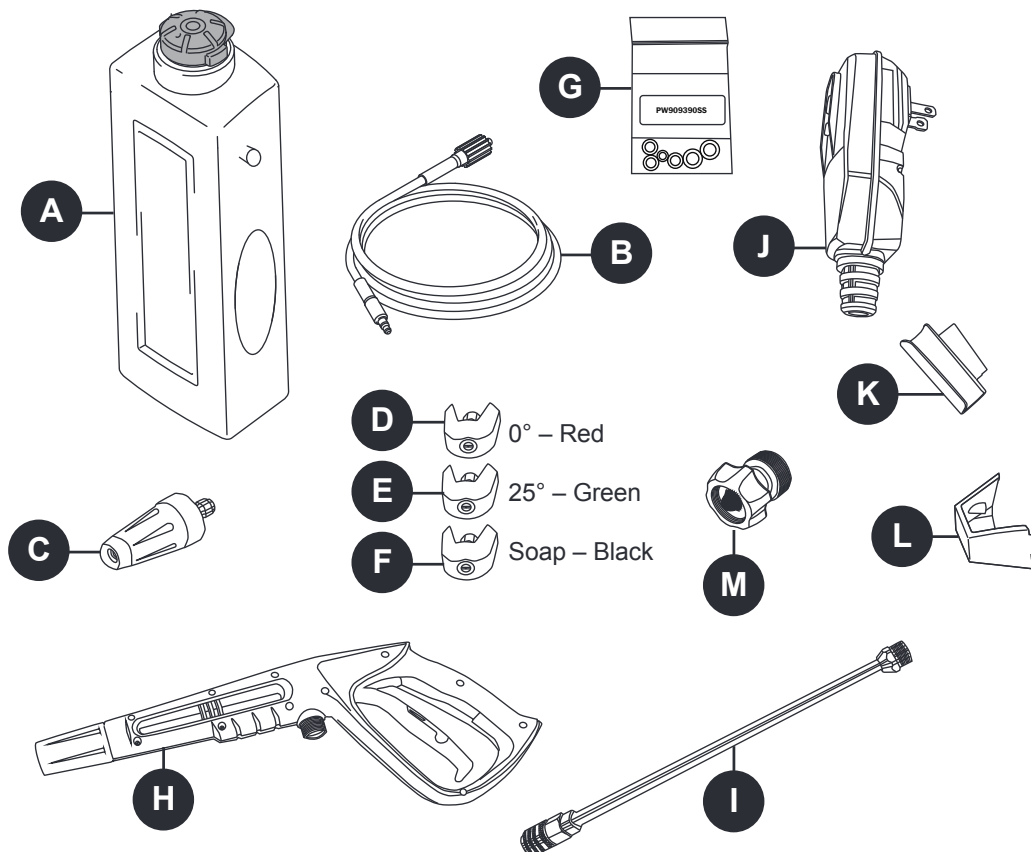

REPLACEMENT PARTS LIST

For replacement parts, call our customer service department at 1-866-235-5112, 8 a.m. - 5:00 p.m., CST, Monday - Friday or order online at www.arblueclean.com

PART	DESCRIPTION	PART #
A	Detergent Tank (48 oz.)	PW3440710
B	Soft PVC Hose	PW4221480
C	Rotary Nozzle	PW4220680
D	Quick Connect Nozzle 0° - Red	PW4221770
E	Quick Connect Nozzle 25° - Green	PW4221790
F	Quick Connect Nozzle Nozzle Soap - Black	PW4221810

PART	DESCRIPTION	PART #
G	O-Ring Kit	PW909390SS
H	Spray Gun	PW3400810
I	Zinc Steel Lance	PW3400960
J	GFCI Assembly	PW4221160
K	Gun Holster	PW4220781
L	Nozzle Tray	PW4220370
M	Garden Hose Adaptor	PW4221570