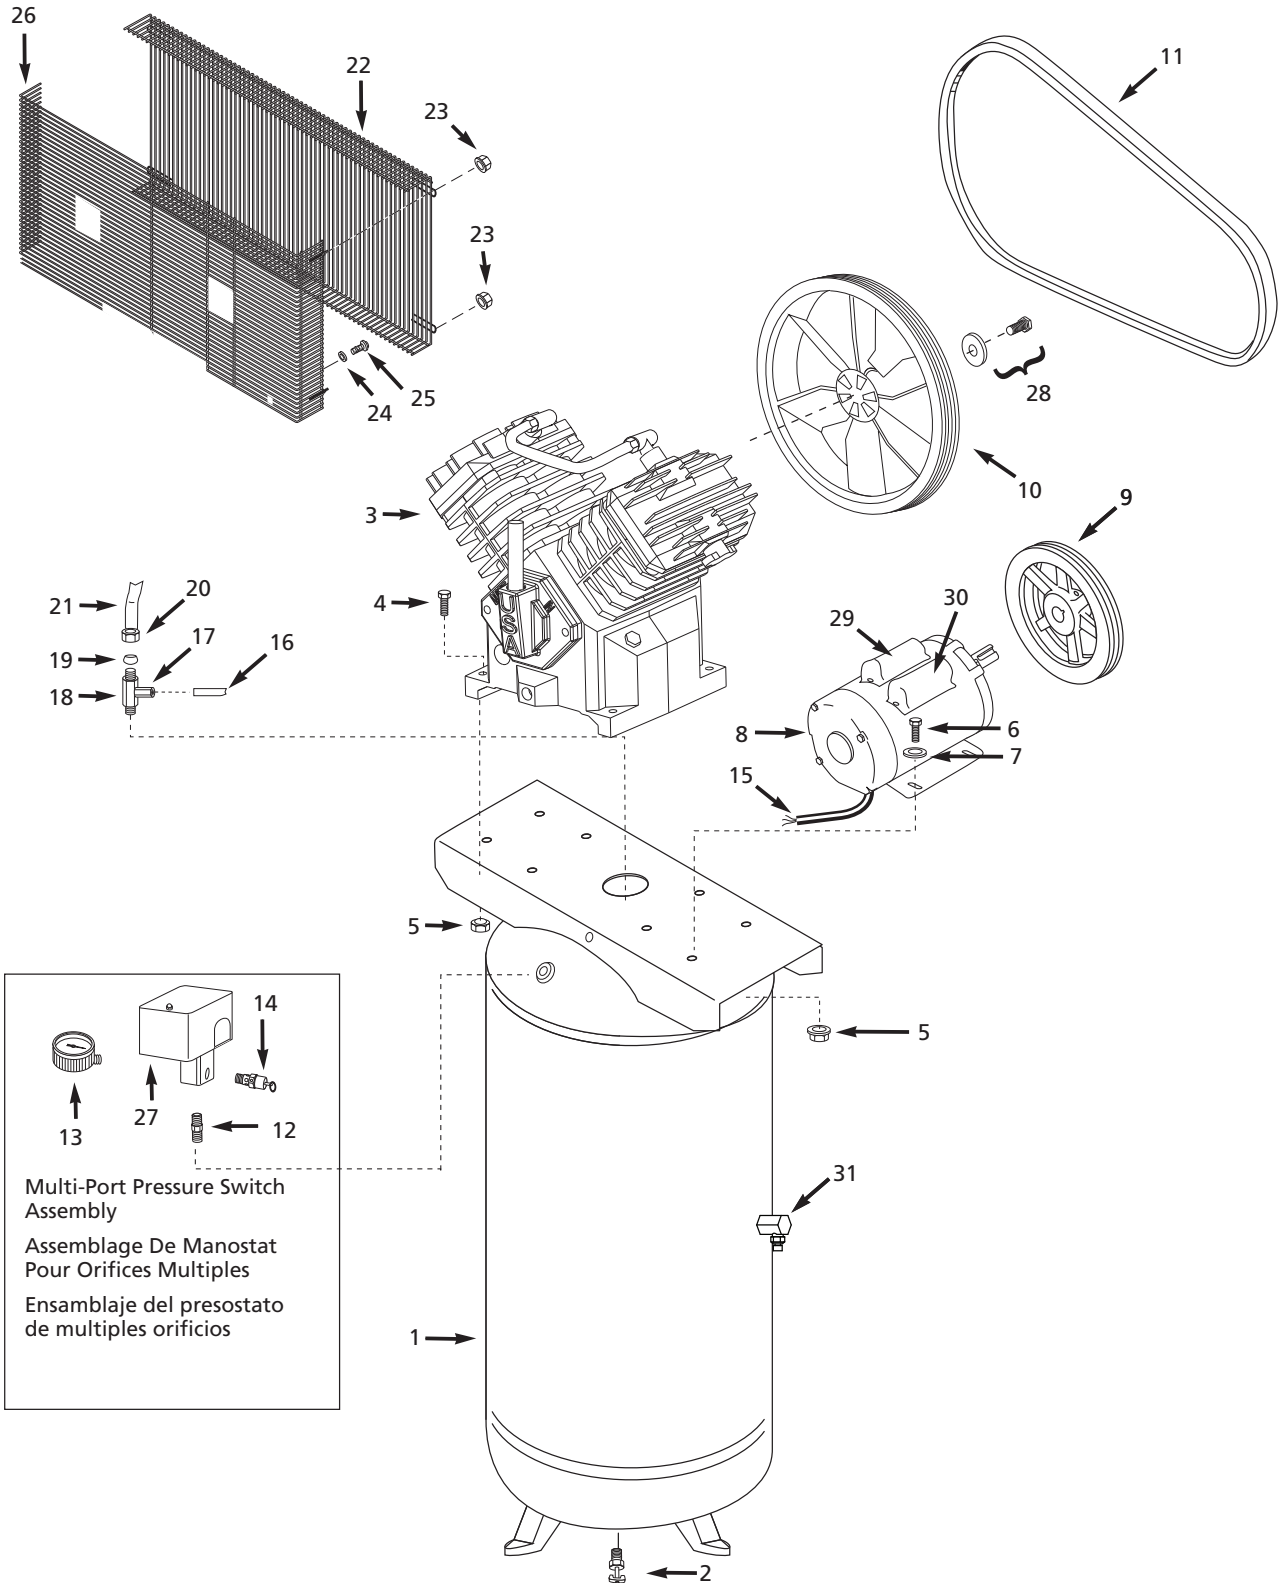

Multi-Port Pressure Switch Assembly
Assemblage De Manostat Pour Orifices Multiples
Ensamblaje del presostato de multiples orificios