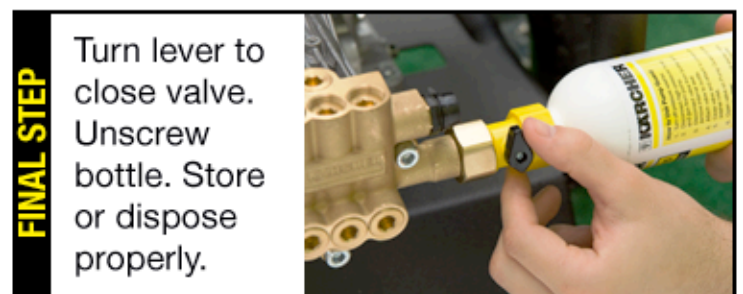

## Picture Guide ▶ Using Kärcher Pump Guard with a Gasoline Pressure Washer