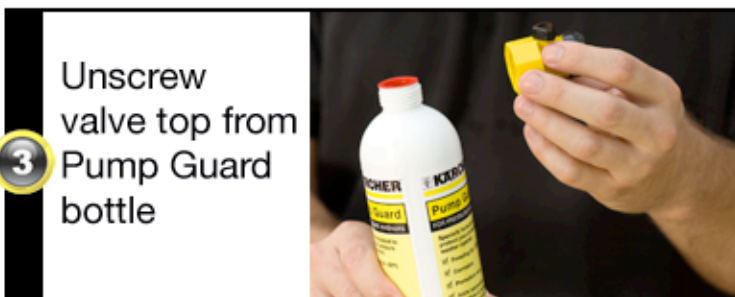

## Picture Guide ▶ Using Kärcher Pump Guard with a Gasoline Pressure Washer