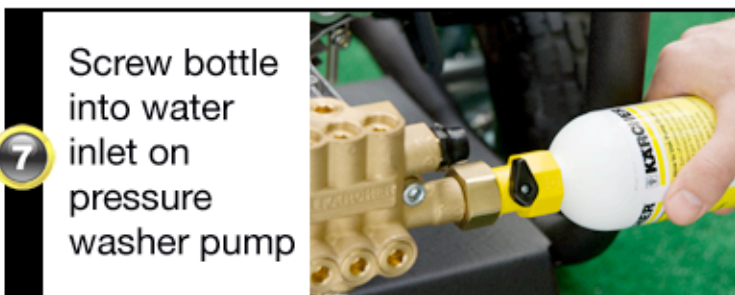

## Picture Guide ▶ Using Kärcher Pump Guard with a Gasoline Pressure Washer