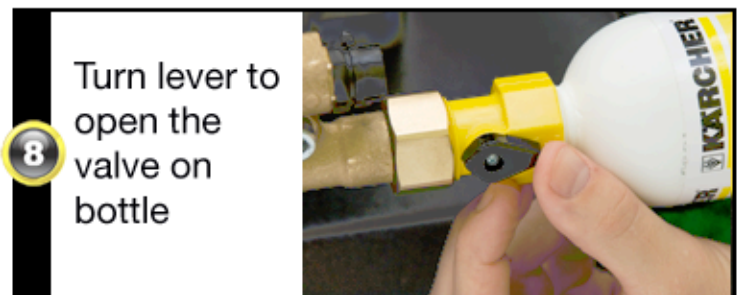

## Picture Guide ▶ Using Kärcher Pump Guard with a Gasoline Pressure Washer