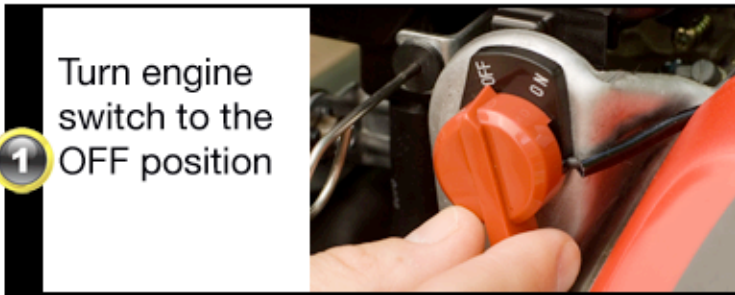

## Picture Guide ▶ Using Kärcher Pump Guard with a Gasoline Pressure Washer