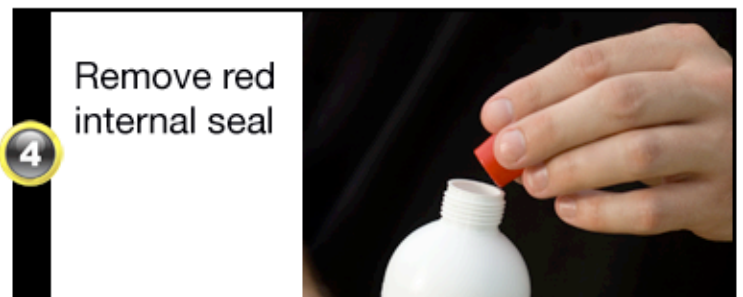

## Picture Guide ▶ Using Kärcher Pump Guard with a Gasoline Pressure Washer