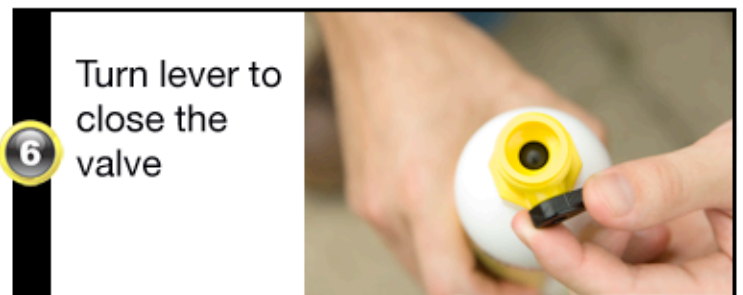

## Picture Guide ▶ Using Kärcher Pump Guard with a Gasoline Pressure Washer