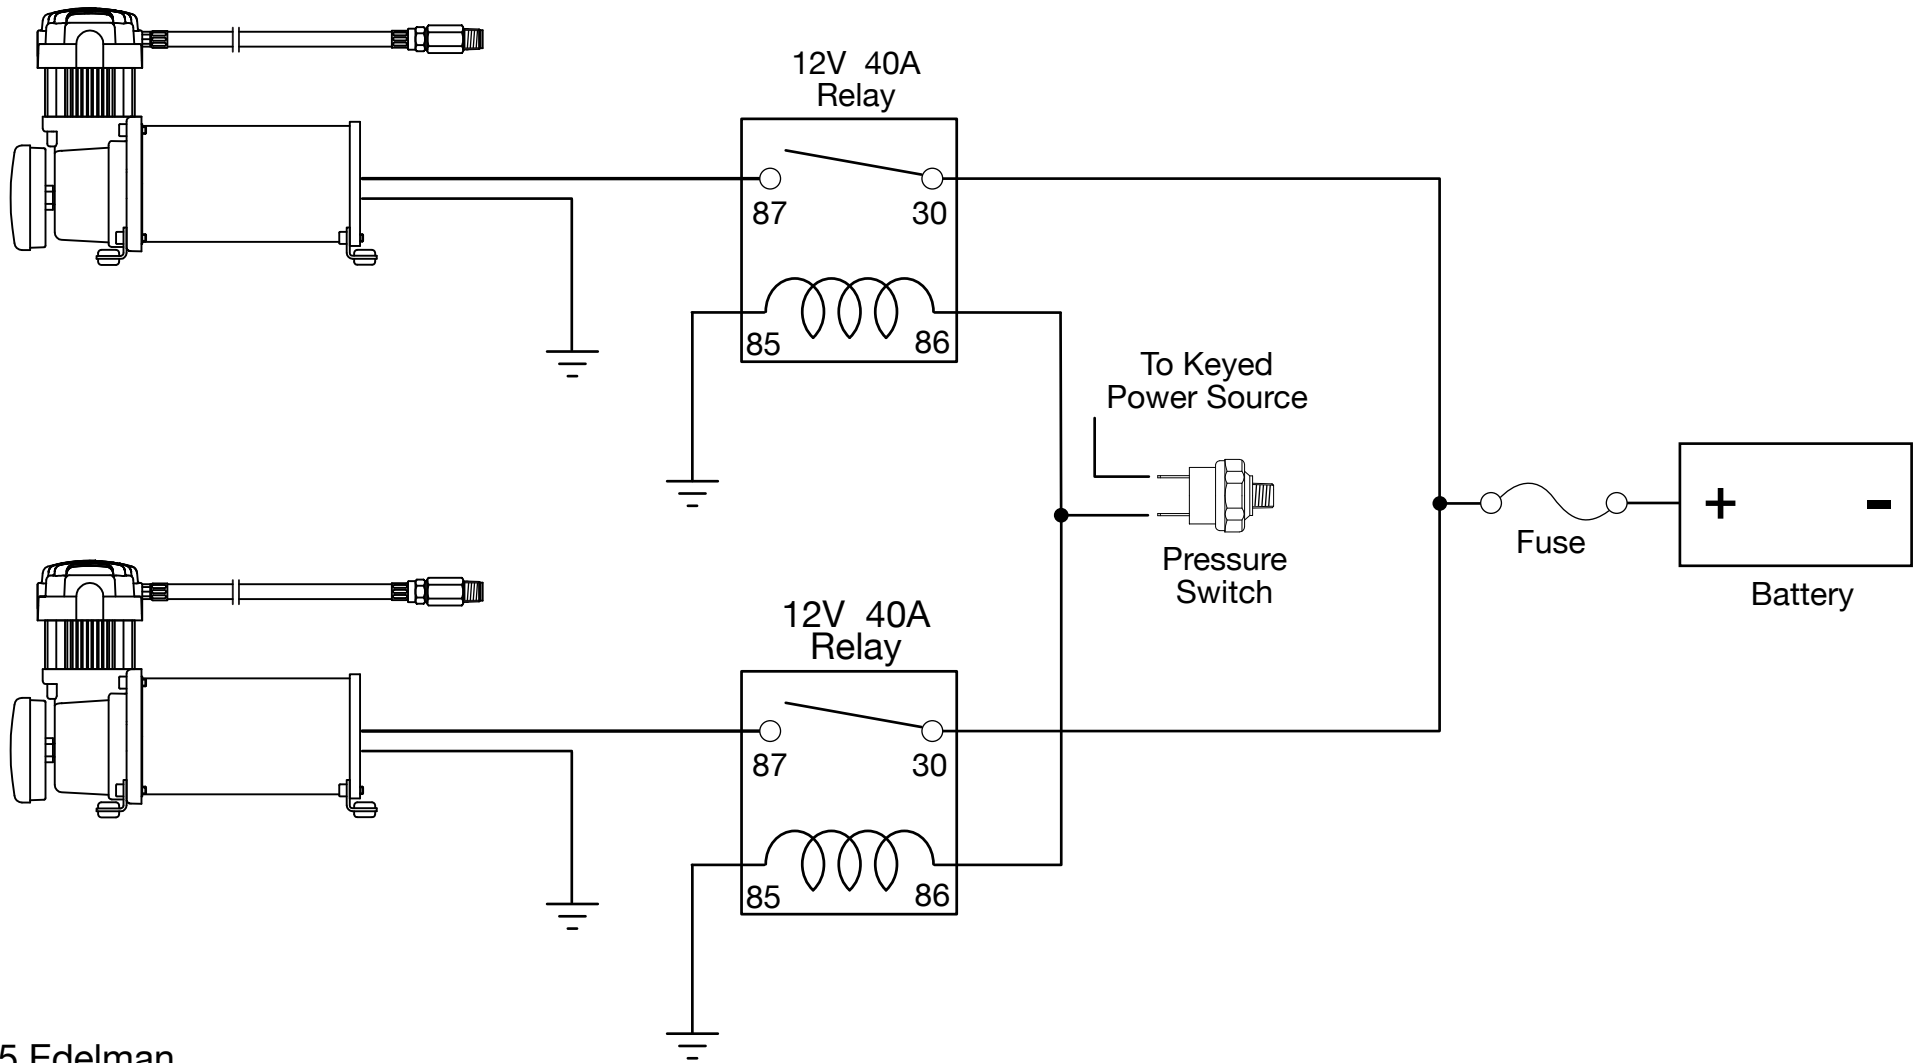

Your Vital Air Source

DUAL "C" MODEL COMPRESSOR WIRING DIAGRAM

15 Edelman
Irvine, CA 92618
949-585-0011
www.viaircorp.com