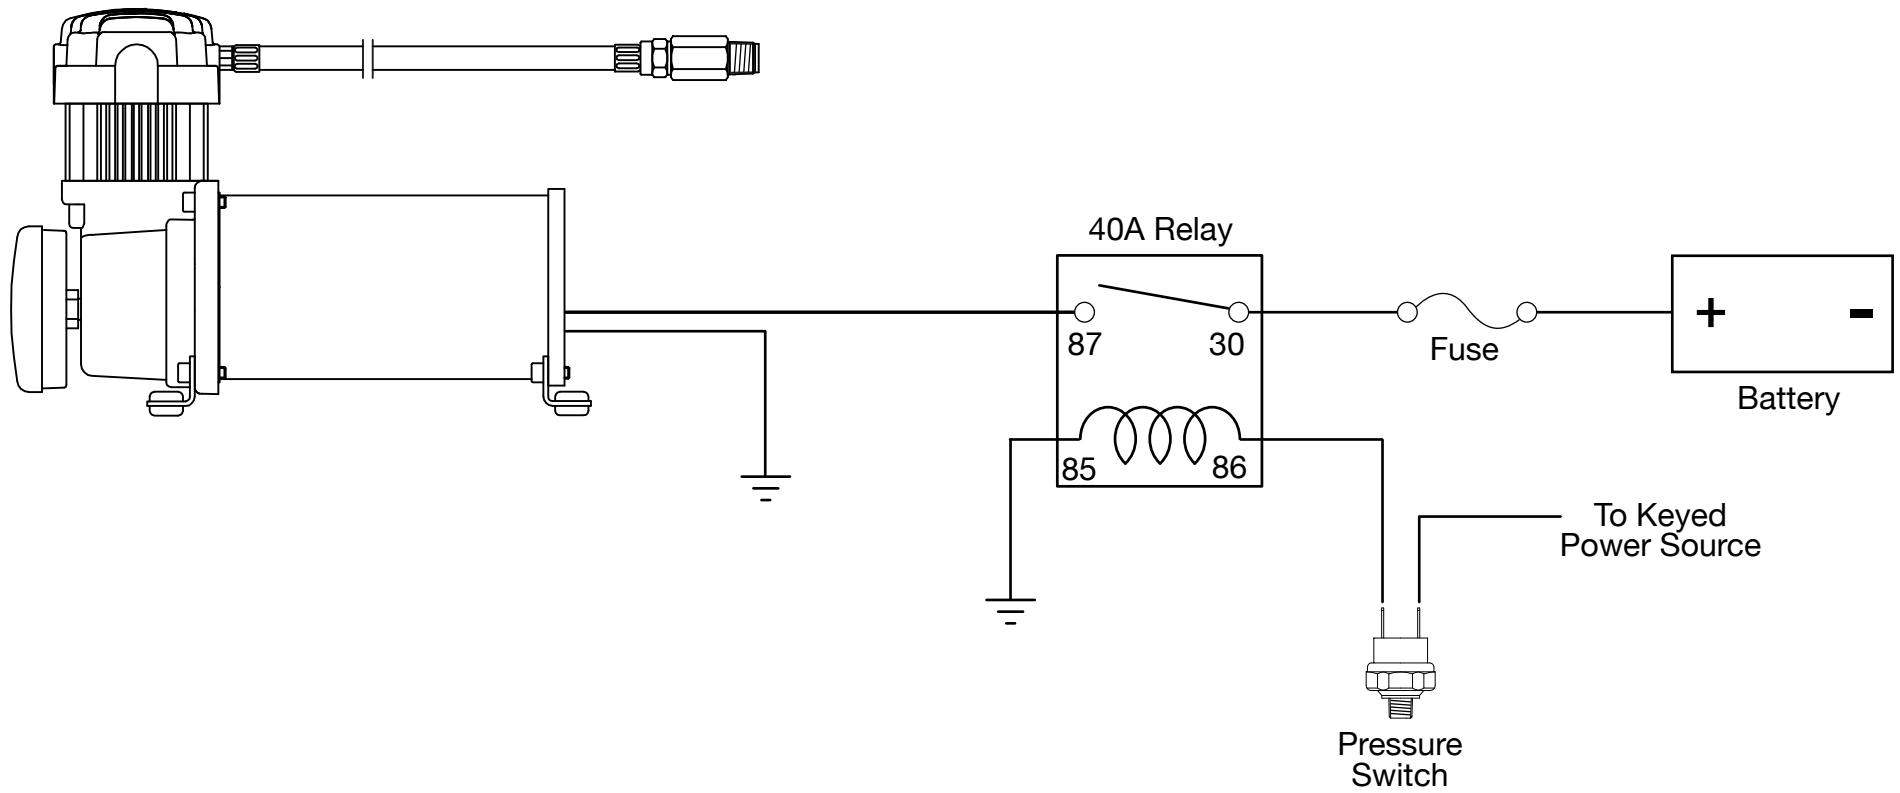

Your Vital Air Source

SINGLE "C" MODEL COMPRESSOR WIRING DIAGRAM

15 Edelman
Irvine, CA 92618
949-585-0011
www.viaircorp.com